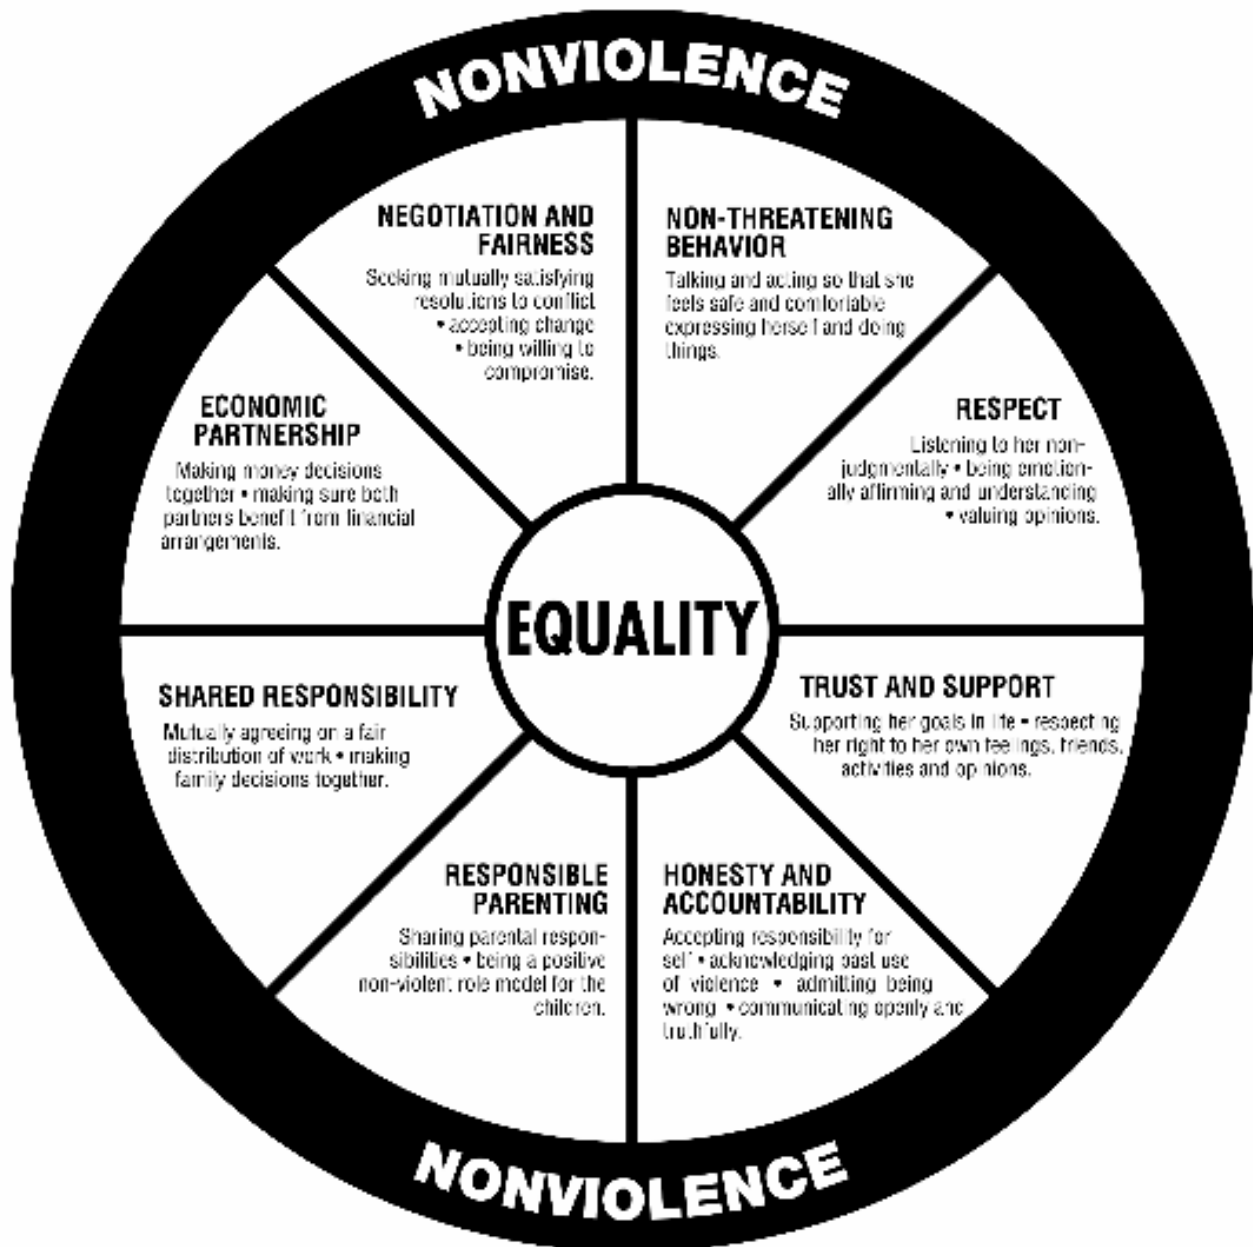

## DOMESTIC ABUSE INTERVENTION PROJECT

202 East Superior Street  
Duluth, Minnesota 55802  
218-722-2791  
[www.duluth-model.org](http://www.duluth-model.org)

**DOMESTIC ABUSE INTERVENTION PROJECT**

202 East Superior Street  
Duluth, Minnesota 55802  
218-722-2791  
[www.duluth-model.org](http://www.duluth-model.org)